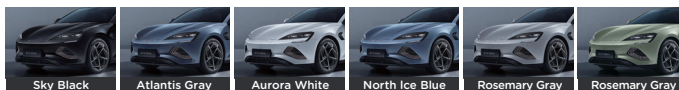

Notice

EXTERIOR COLOR OPTIONS