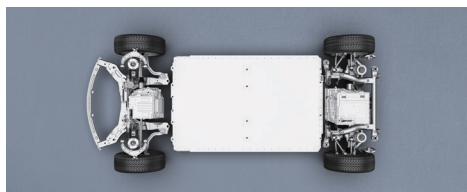

BYD

BYD SEAL 7

Superior Control

iTAC (Intelligence Torque Adaption Control)

High-end Suspension

Double Wishbone + Five-Link

Upgraded e-Platform 3.0

Blade Battery CTB (cell-to-body)
Integrating Technology

Intelligent Technology

Head Up Display (W-HUD)

570km(WLTP)

Driving Range 570 km (WLTP)

0.219 Cd

Ultra-low Drag Coefficient 0.219 Cd

SPECIFICATION

Dimensions	Extended Range AWD	
	Premium	Performance
Overall length (mm)	4,800	
Overall width (mm)	1,875	
Overall height (mm)	1,460	
Wheel track - front / rear (mm)	1,620/1,625	
Wheelbase (mm)	2,920	
Minimum turning radius (m)	5.7	
Ground clearance unladen (mm)	145	
Front trunk capacity (L)	50	
Rear trunk capacity (L)	400	
Kerb weight (kg)	2,055	2,185
Gross vehicle mass (kg)	2,501	2,631
Traction Motor		
Drivetrain	Rear Drive	All-Wheel Drive
Front motor type	/	Squirrel cage induction asynchronous motor
Front motor maximum power (kW)	/	160
Front motor maximum torque (N·m)	/	310
Rear motor type	Permanent magnet synchronous motor	
Rear motor maximum power (kW)	230	230
Rear motor maximum torque (N·m)	360	360
Maximum power (kW)	230	390
Maximum torque (N·m)	360	670
Performance		
Acceleration 0-100km/h (s)	5.9	3.8
Electric range:	650	580
NEDC Combined Cycle (km)		
WLTP Combined Cycle (km)	570	520
Seating capacity	5	
Battery type	BYD Blade Battery	
Battery capacity (kWh)	82.56	
Chassis		
Front suspension	Double Wishbone	
Rear suspension	Multi-Link	
Frequency Selective Damping (FSD) shock absorbers	—	Front & Rear
Front disc brake	Ventilated & Drilled	Ventilated & Drilled
Rear disc brake	Ventilated	Ventilated
Front brake caliper	Fixed	Fixed
Wheel type	Alloy	Alloy
Tyre size	235/45 R19	235/45 R19