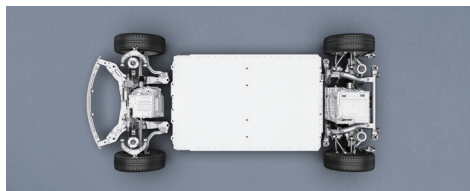

BYD

BYD SEAL

Superior Control

iTAC (Intelligence Torque Adaption Control)

High-end Suspension

Double Wishbone + Five-Link

Upgraded e-Platform 3.0

Blade Battery CTB (cell-to-body)
Integrating Technology